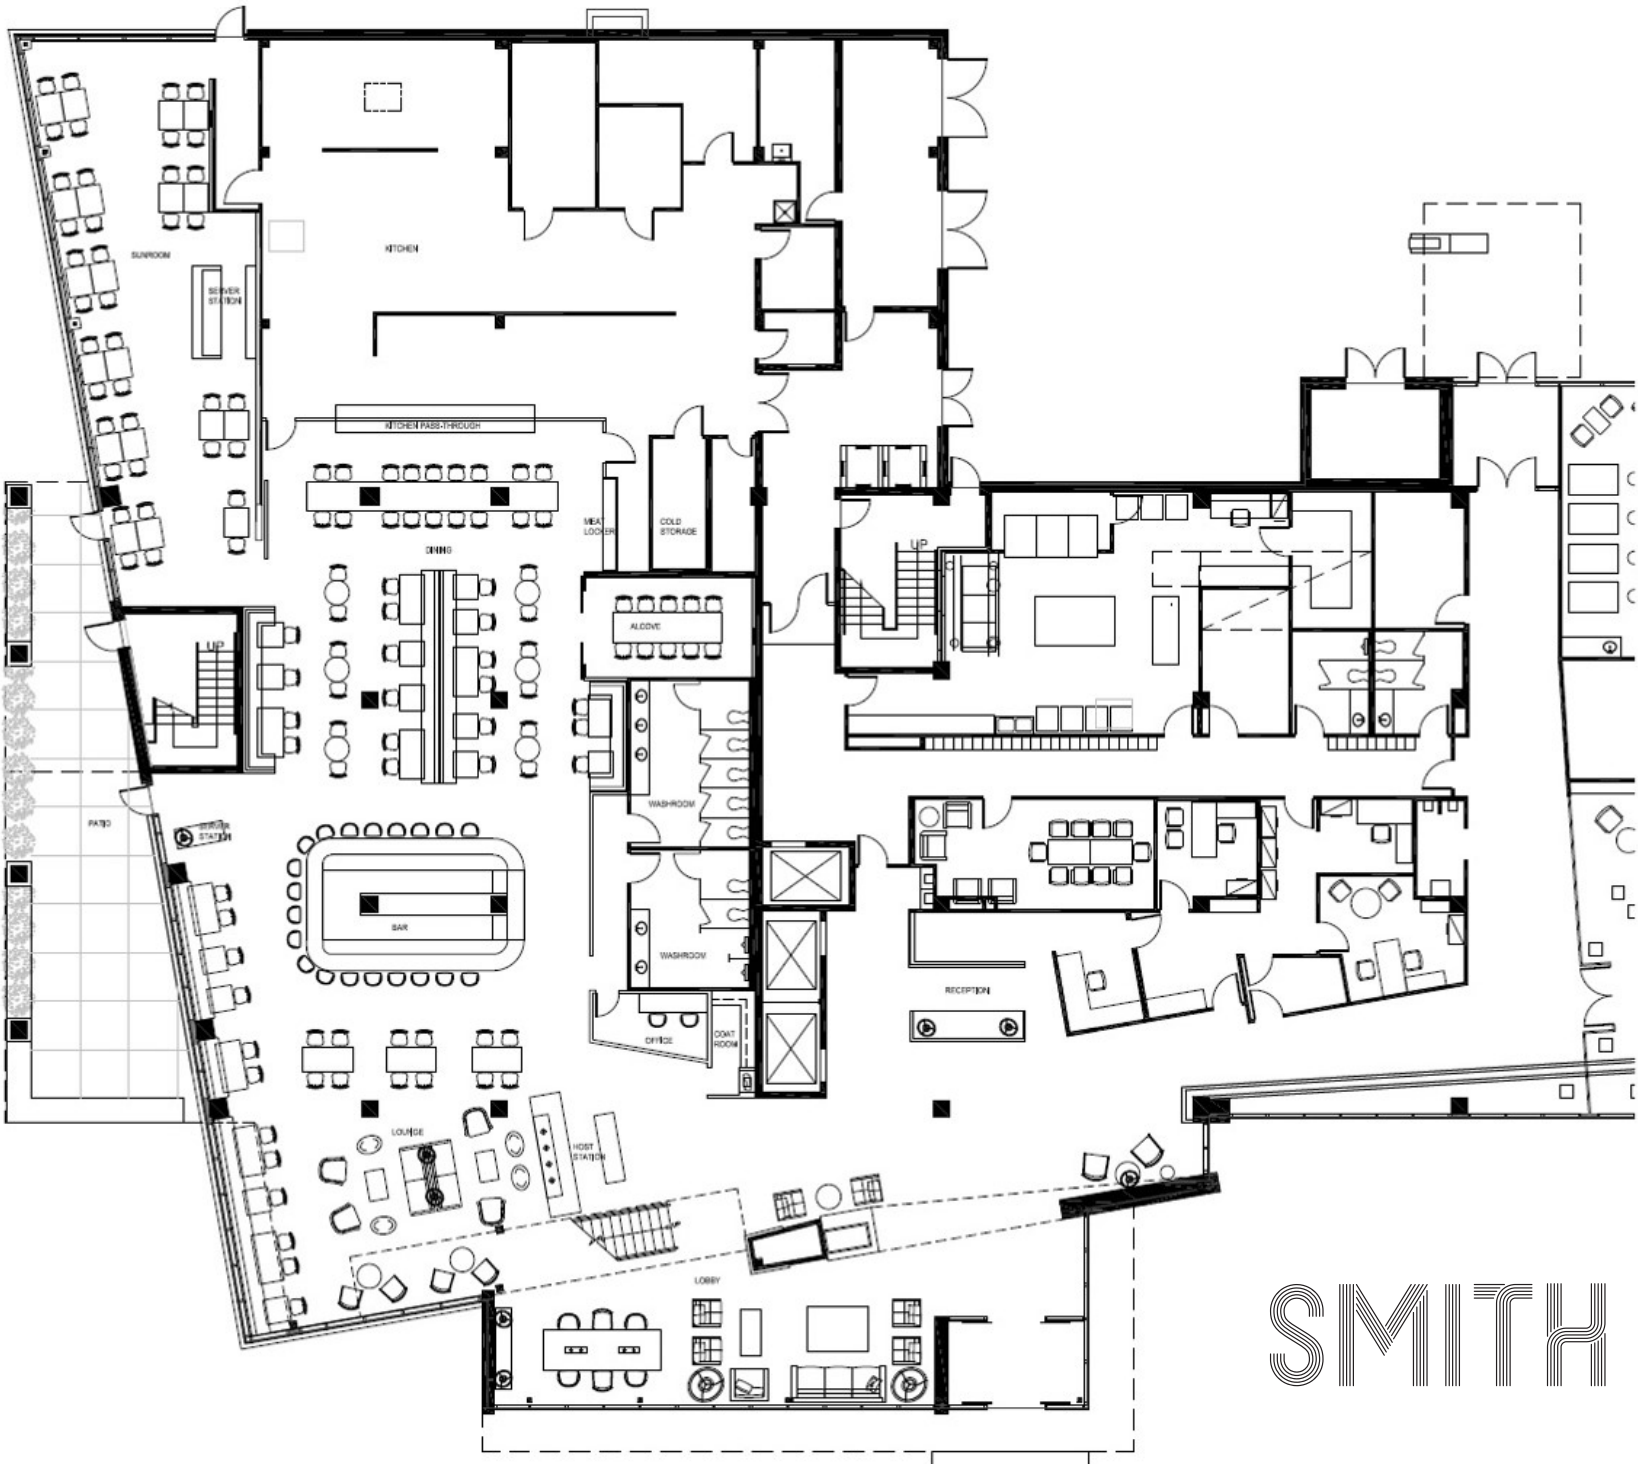

SMITH SOLSTICE ROOM
600 SQ. ft.

SMITH

SMITH